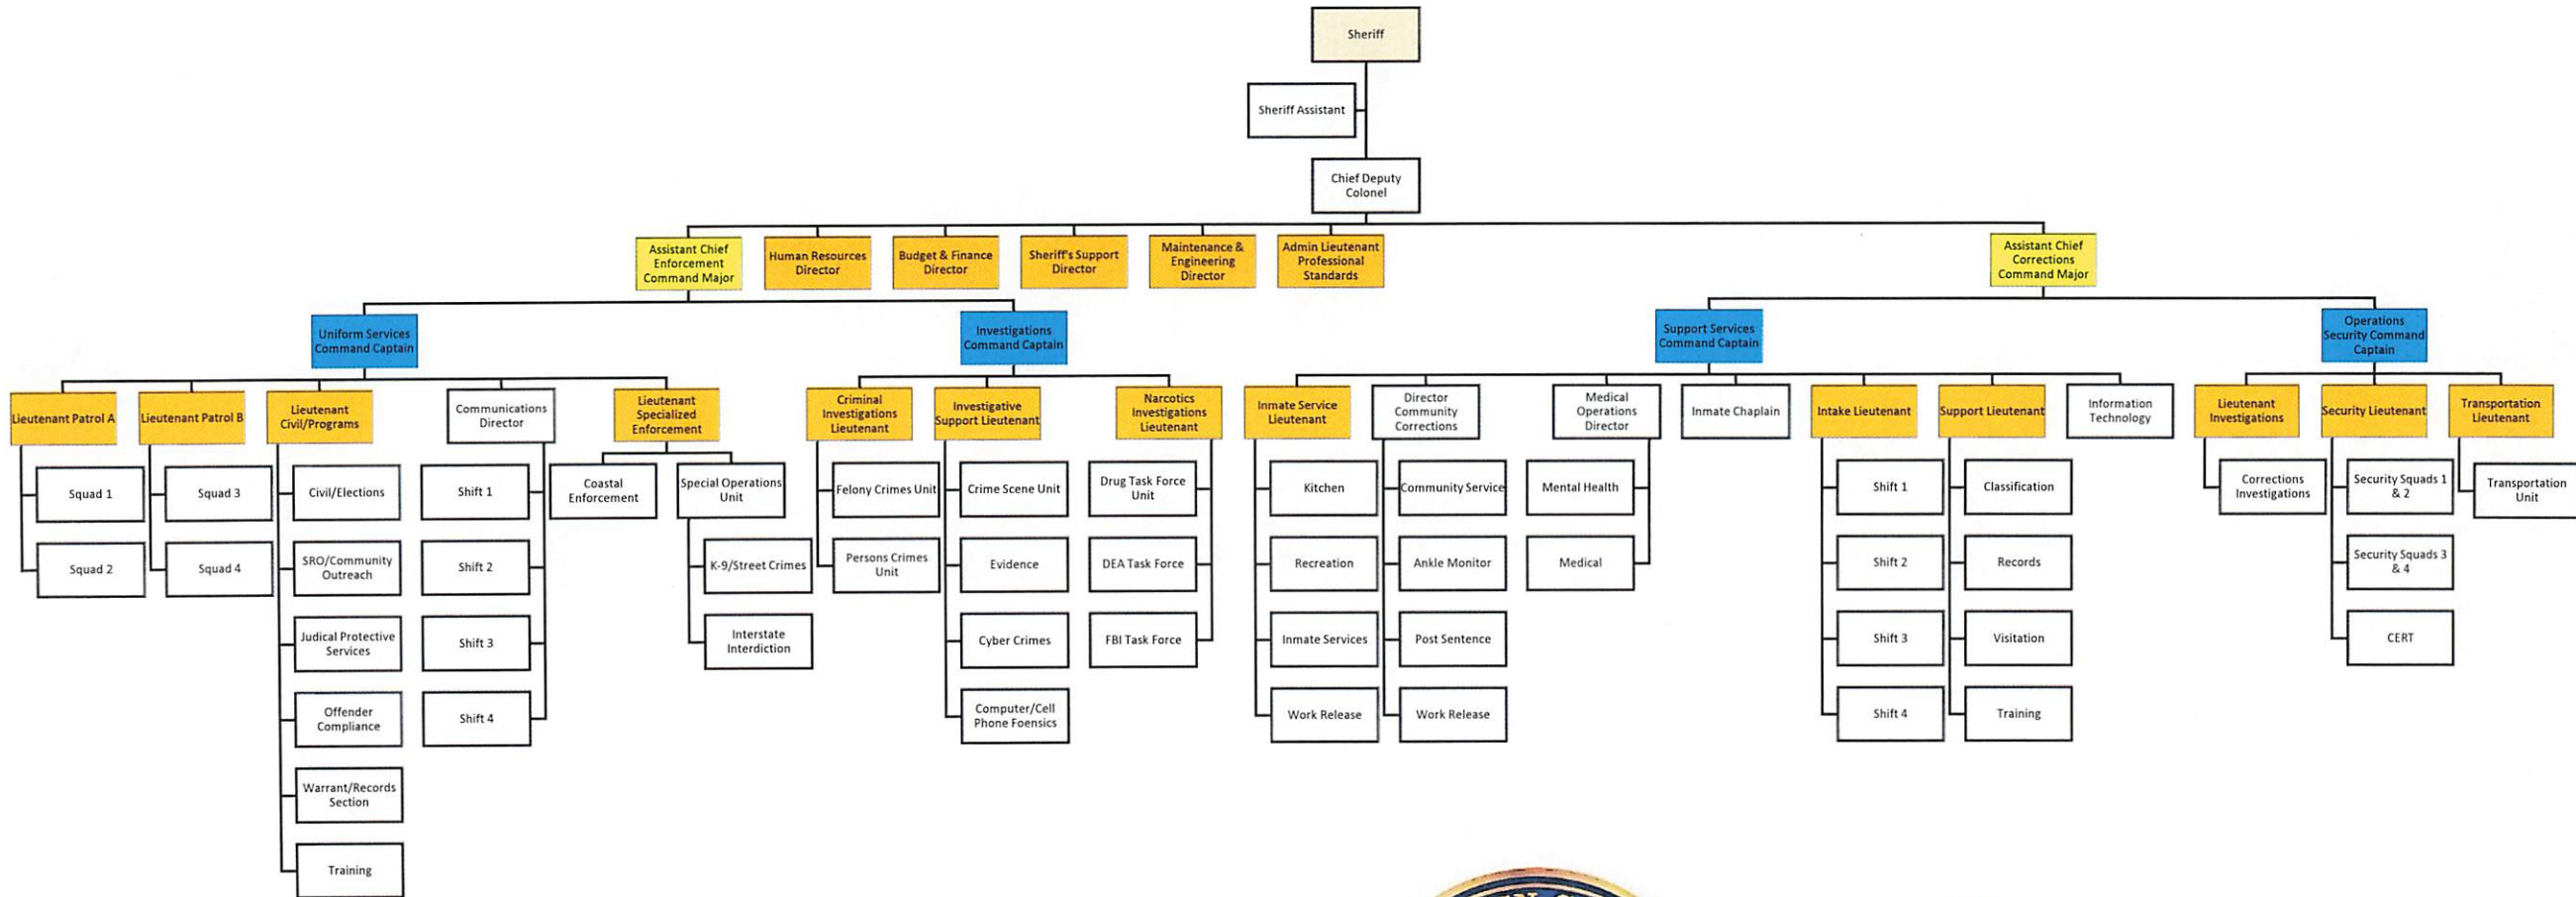

Baldwin County Sheriff's Office Organizational Chart

Anthony E. Lowery
 Anthony E. Lowery, Sheriff
 Effective September 1, 2024